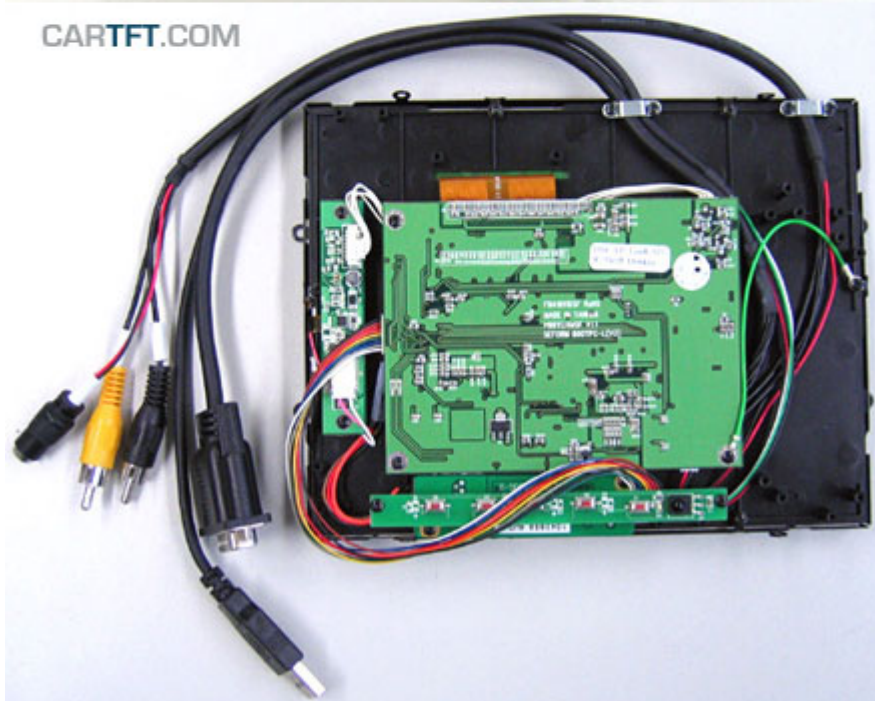

298.00 EUR  
incl. 19% VAT, plus [shipping](#)

- Open-Frame !
- LED Backlight !
- Auto Power On !

Support: [Dimensions](#) |  [Dimensions \(PDF\)](#)

**New** : LED-Backlight-Technology, with optimized color saturation enabling particular high and shining display. The scale of displayable color nuances is increased by 45% because of the new technology. Conventional LCDs are based on CCFL backlight, which can display approx. 72% of the standard color scale of NTSC (National Television Systems Committee). With LED-Backlight-Technology 104% of the NTSC-color scale can be displayed. This results in displaying in a highly realistic manner.

With the new Open-Frame TFT display-series from CarTFT you get back control : The ruggedized metal frame enables you a stable installation. The single modules (Mainboard, Touchscreen controller, Power inverter and button-frame) can be screwed off from the rear side and being positioned elsewhere. This way you can install the connector cables more easier and the display thickness shrinks also.

<b>Specifications</b>	
Screen size	8.0" digital
Aspect Ratio	4:3 wide TFT screen
Dot Resolution	2400x600= 1,440,000 dots
Physical Resolution	800x600
Supported Resolutions	640x480-1920x1080
Color configuration	RGB stripe
Brightness	600 nits
Contrast	500:1
Operating temperature	-30°C to 85°C
Power input	DC 9-30V
Power consumption	max. 10W
Video system	2x Video inputs (PAL/NTSC) 1x VGA input
Dimensions	185.6 x 143.6 x 27 mm Display : 162 x 121.5 mm
Video input signal	1.0Vp-p, composite video
Features	Full function OSD control (englisch) Auto Power On/Off LED backlight Autodimmer
What is included ?	- 8.0" VGA Open-Frame Touchscreen TFT with Video-support
	- Power Adapter f. EU 230V
	- Cigarette Lighter Adapter
	- Touchscreen Driver-CD
	- Manual